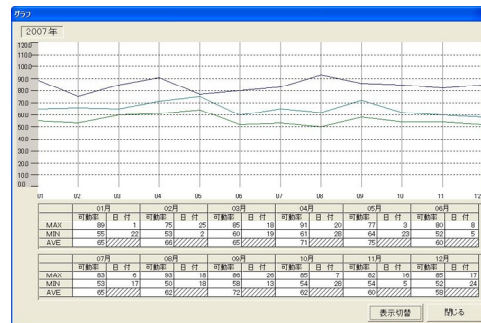

Andon System

Real-time display of the operating conditions of the plant can reduce the response delay caused by momentary stoppage and abnormal stop. Automatic aggregation of capacity utilization, and collection, as well as analysis of data, is conducted to achieve higher productivity.

<Sample system structure>

By analyzing performance of equipment by computer, production activities can be controlled.

Productivity can be improved by collecting and analyzing data.

Contributing to the system of the future...
 Mitsuba Electronic Co., Ltd.