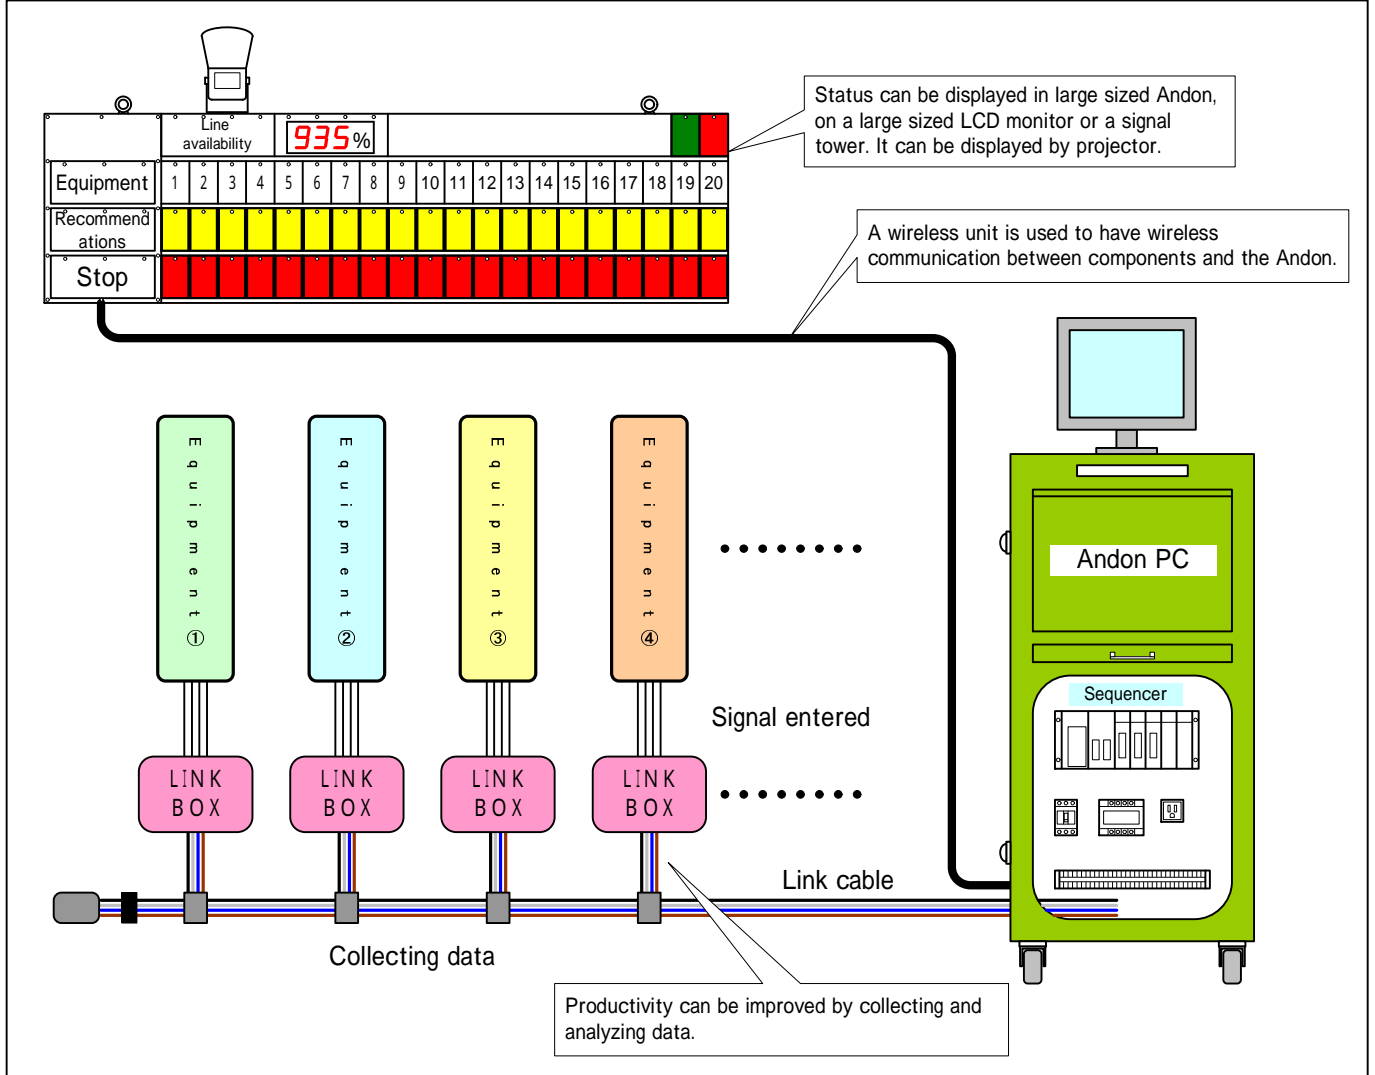

Andon System

Real-time display of the operating conditions of the plant can reduce the response delay caused by momentary stoppage and abnormal stop. Automatic aggregation of capacity utilization, and collection, as well as analysis of data, is conducted to achieve higher productivity.

<Sample system structure>

By analyzing performance of equipment by computer, production activities can be controlled.

Productivity can be improved by collecting and analyzing data.

Contributing to the system of the future...
 Mitsuba Electronic Co., Ltd.