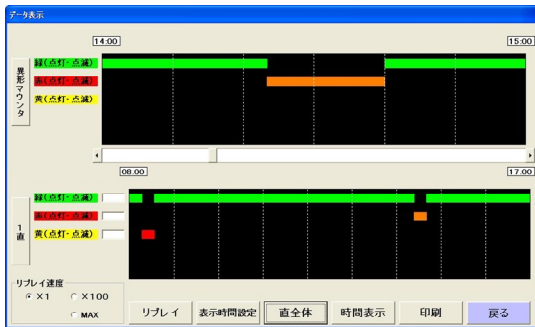

Andon System

Real-time display of the operating conditions of the plant can reduce the response delay caused by momentary stoppage and abnormal stop. Automatic aggregation of capacity utilization, and collection, as well as analysis of data, is conducted to achieve higher productivity.

<Sample system structure>

By analyzing performance of equipment by computer, production activities can be controlled.

Productivity can be improved by collecting and analyzing data.

Contributing to the system of the future...
 Mitsuba Electronic Co., Ltd.